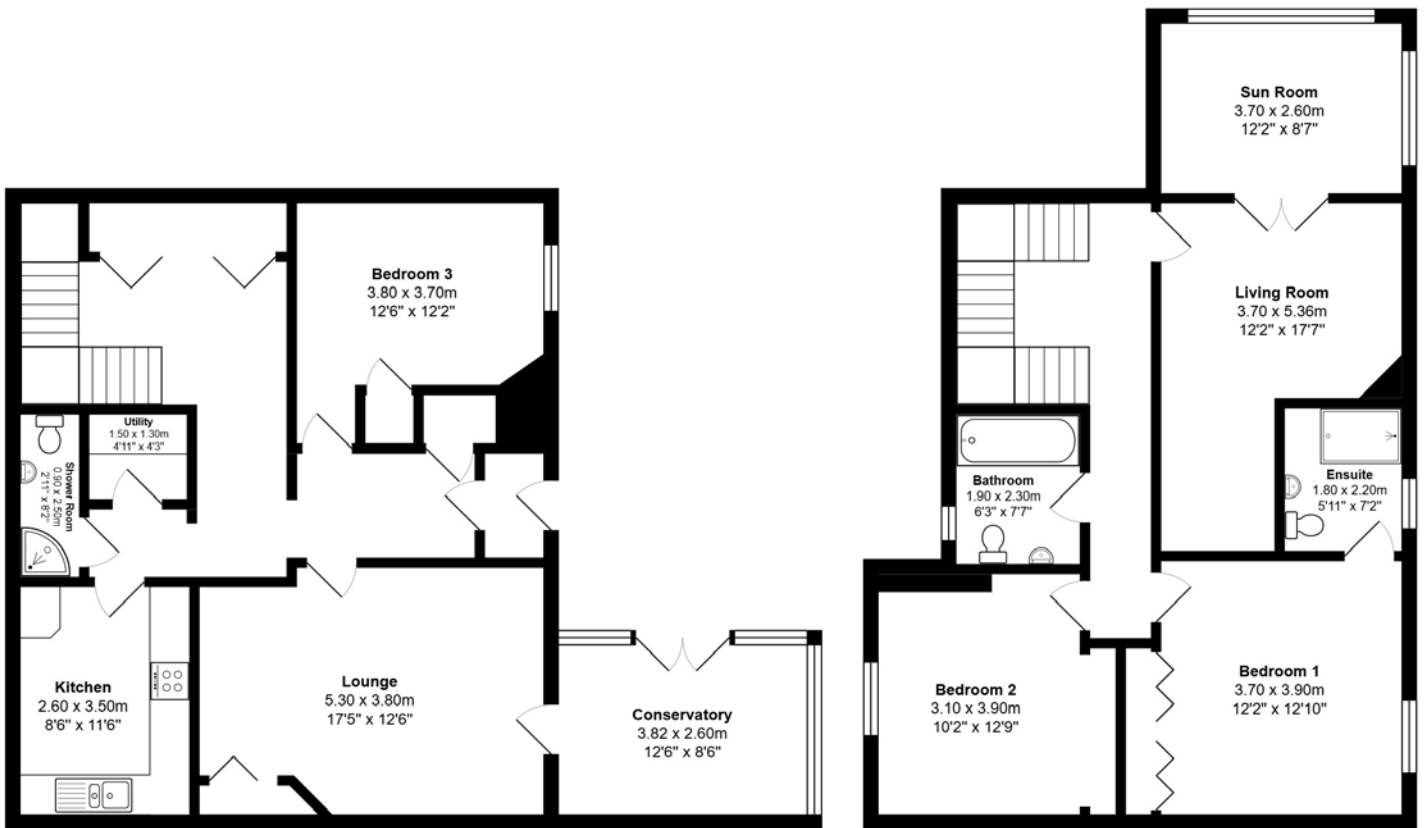

FLOOR PLAN & DIMENSIONS

Approximate Dimensions (Taken from the widest point)

Gross internal floor area (m²): 122m² | EPC Rating: D