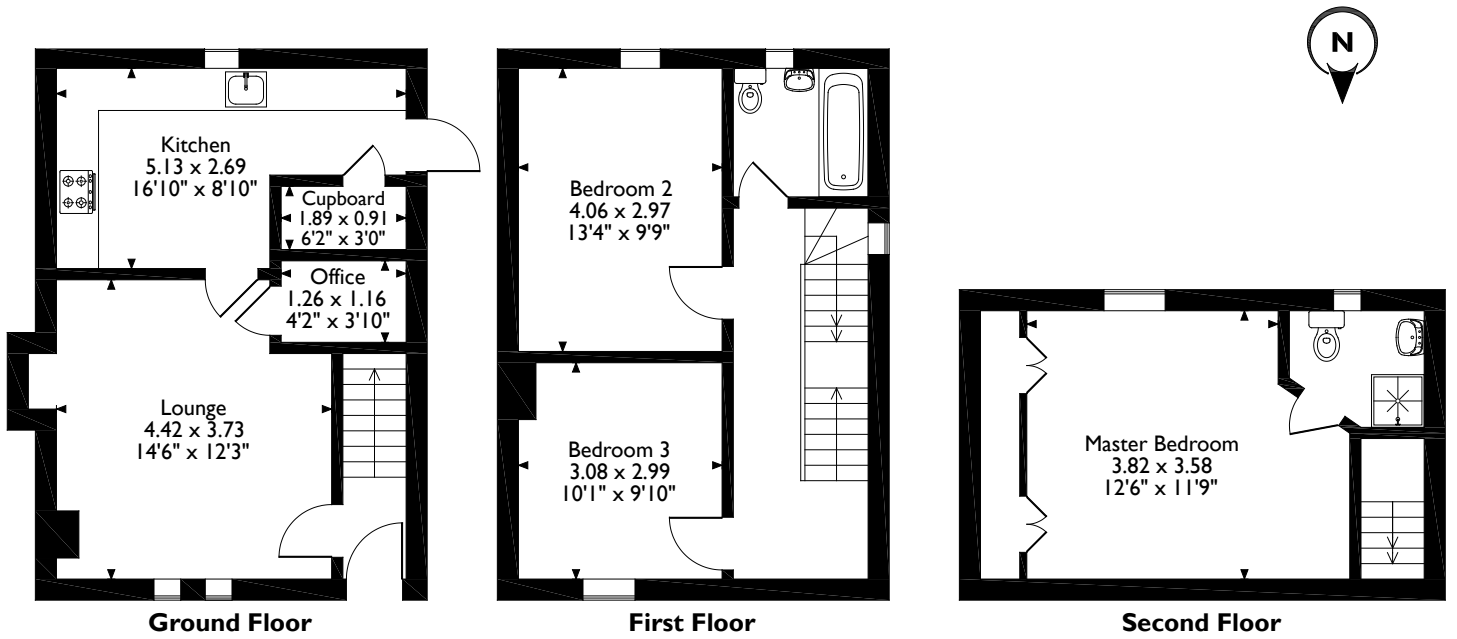

FLOOR PLAN & DIMENSIONS

Approximate Dimensions (Taken from the widest point)

Gross internal floor area (m²): 94m² | EPC Rating: C