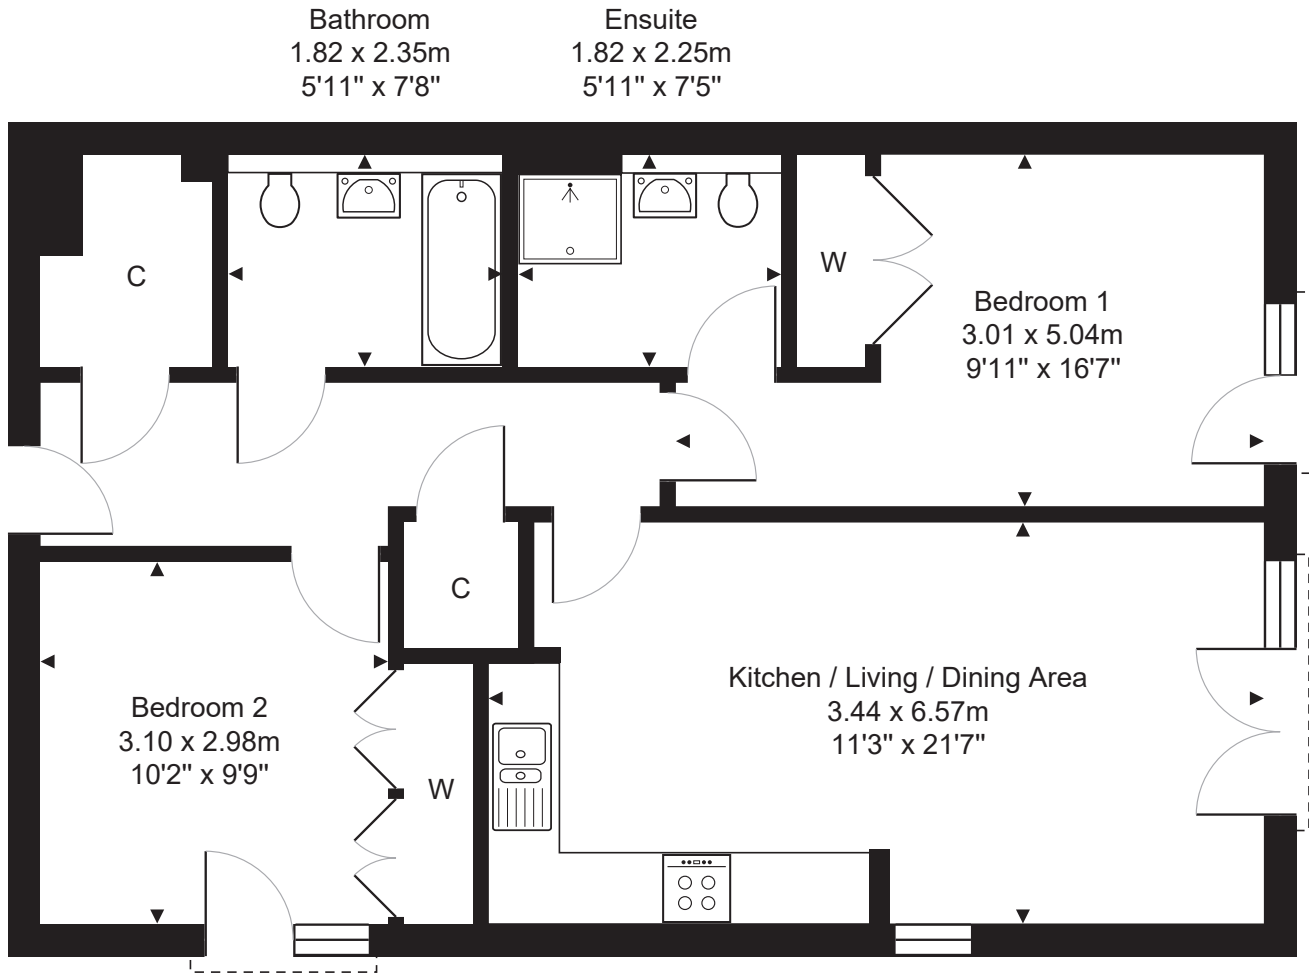

FLOOR PLAN & DIMENSIONS

Approximate Dimensions (Taken from the widest point)

Gross internal floor area (m²): 68m² | EPC Rating: B