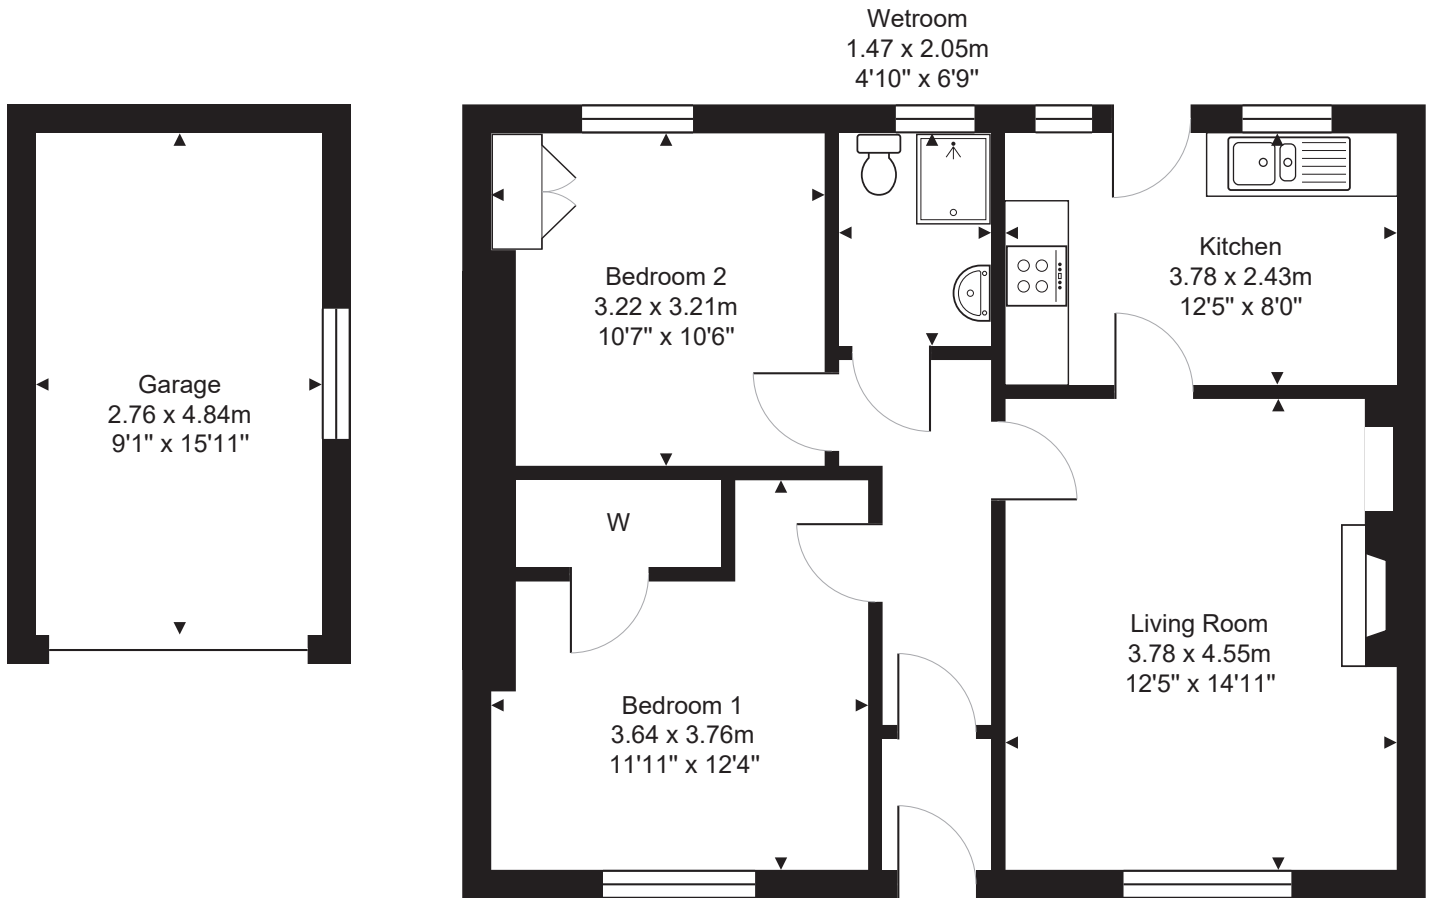

FLOOR PLAN & DIMENSIONS

Approximate Dimensions (Taken from the widest point)

Gross internal floor area (m²): 60m² | EPC Rating: D