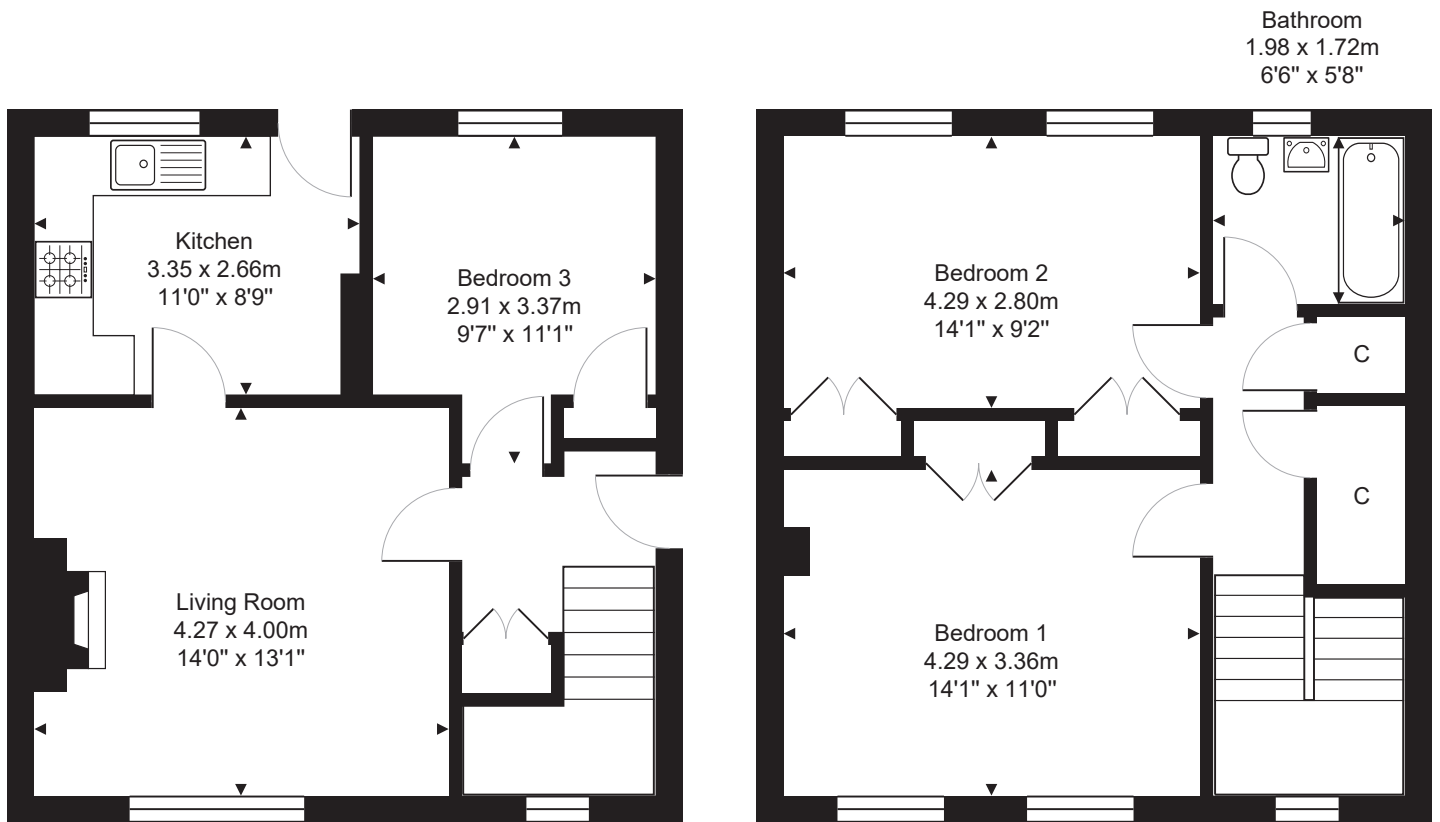

FLOOR PLAN & DIMENSIONS

Approximate Dimensions (Taken from the widest point)

Gross internal floor area (m²): 86m² | EPC Rating: C