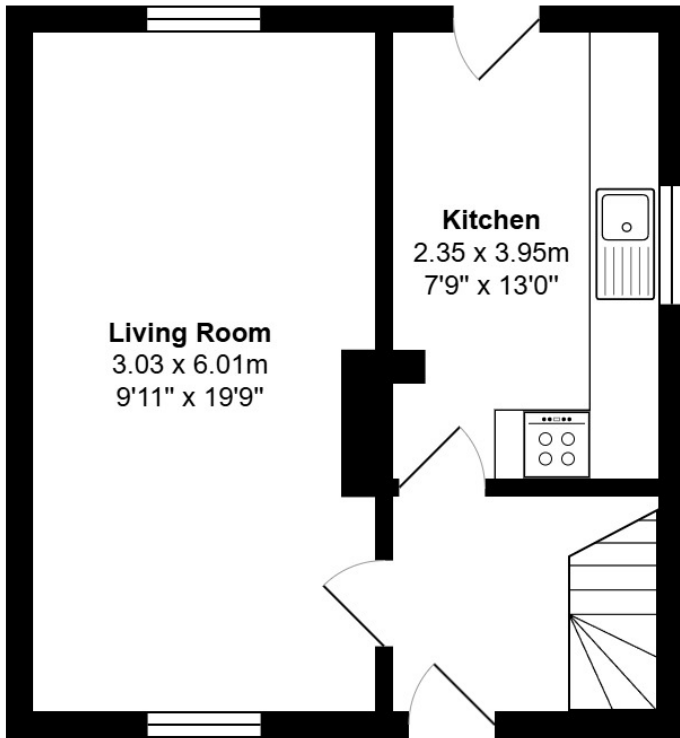

FLOOR PLAN & DIMENSIONS

Approximate Dimensions (Taken from the widest point)

Gross internal floor area (m²): 66m² | EPC Rating: D