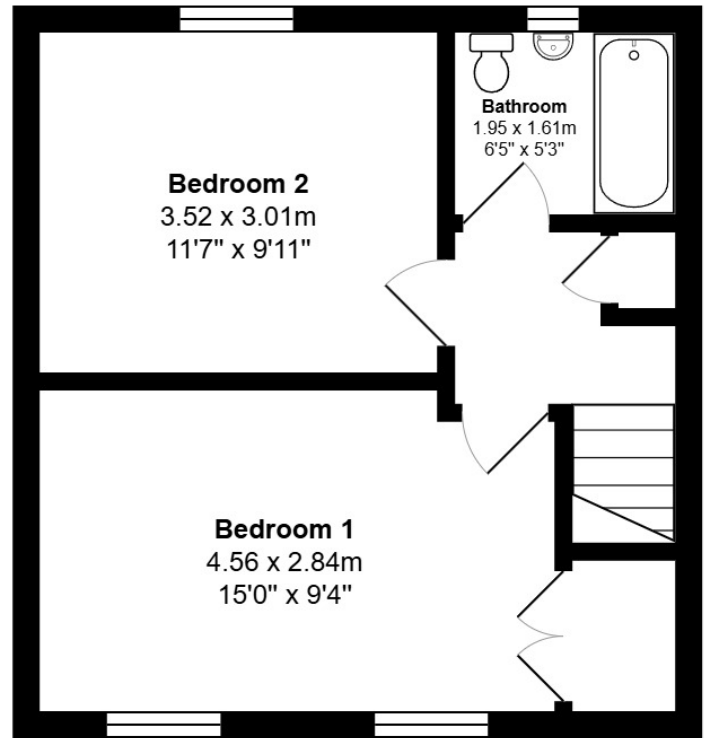

FLOOR PLAN & DIMENSIONS

Approximate Dimensions (Taken from the widest point)

Gross internal floor area (m²): 66m² | EPC Rating: D