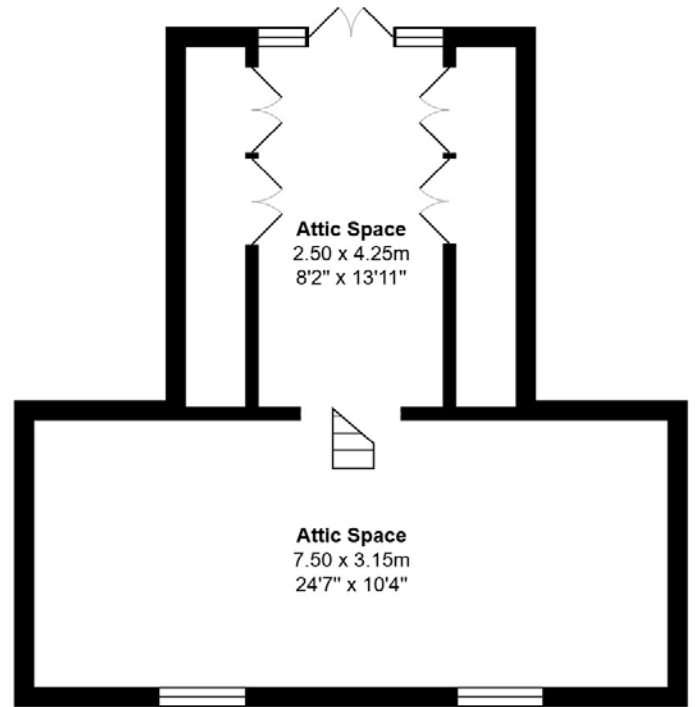

FLOOR PLAN & DIMENSIONS

Approximate Dimensions (Taken from the widest point)

Gross internal floor area (m²): 45m² | EPC Rating: D