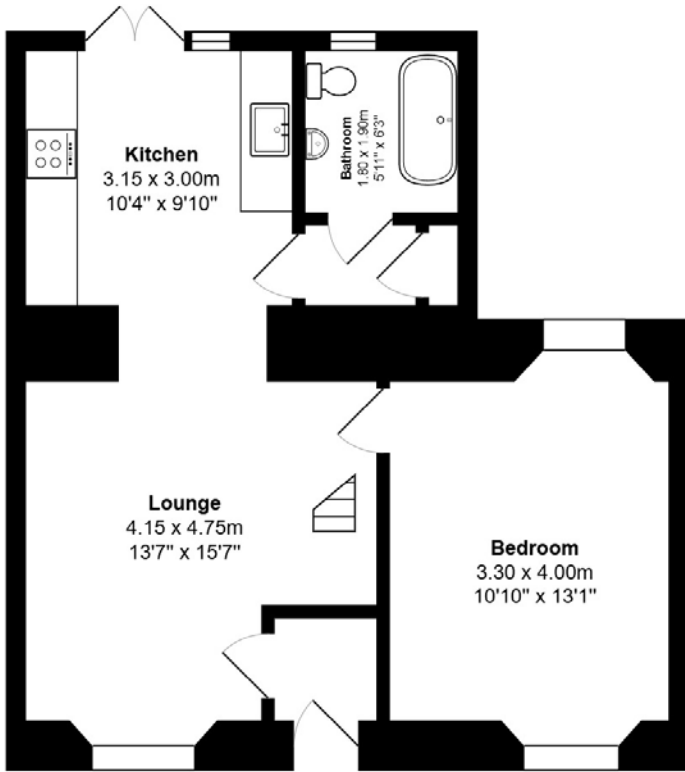

FLOOR PLAN & DIMENSIONS

Approximate Dimensions (Taken from the widest point)

Gross internal floor area (m²): 45m² | EPC Rating: D