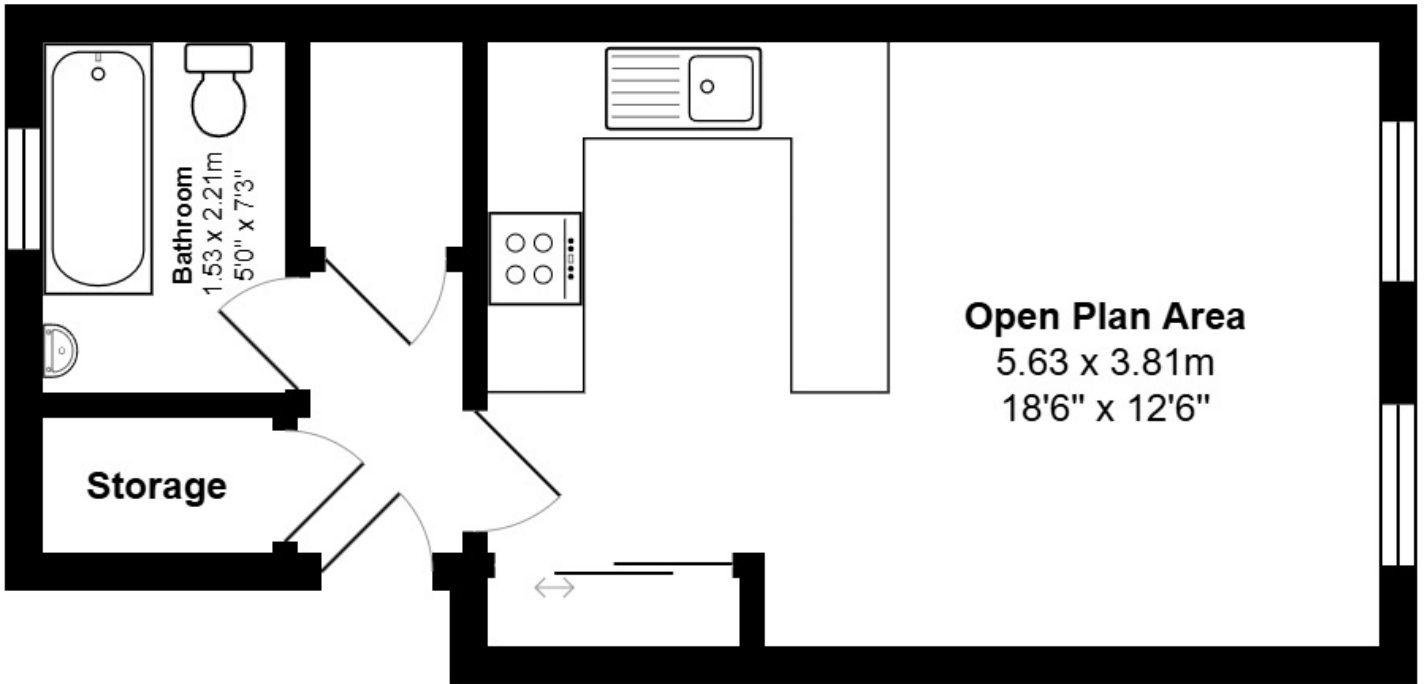

FLOOR PLAN & DIMENSIONS

Approximate Dimensions (Taken from the widest point)

Gross internal floor area (m²): 31m² | EPC Rating: C