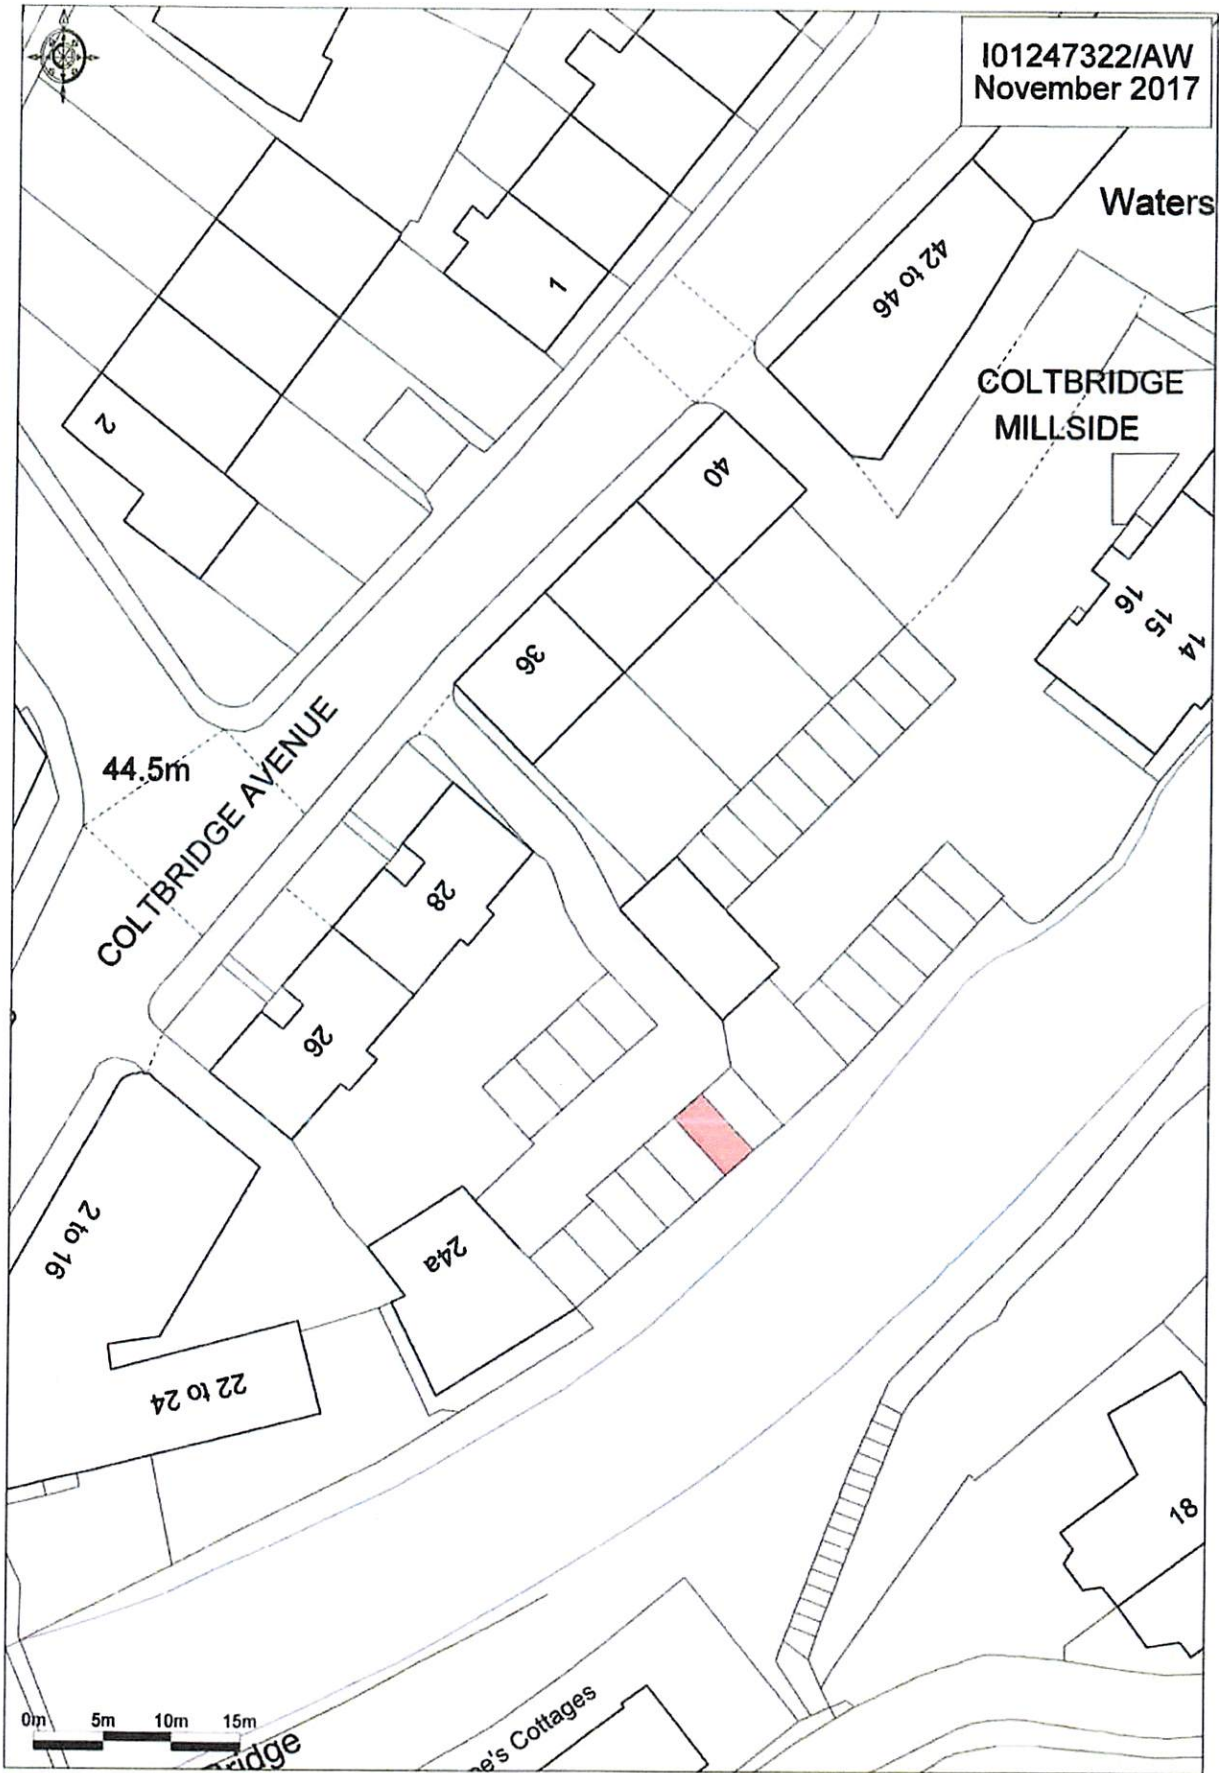

24A/10 Coltbridge Avenue
Edinburgh

I01247322/AW
November 2017

FIRST SCOTTISH GROUP
St Davids Drive, Dalgety Bay, KY11 9NB
Tel: 01383 826777