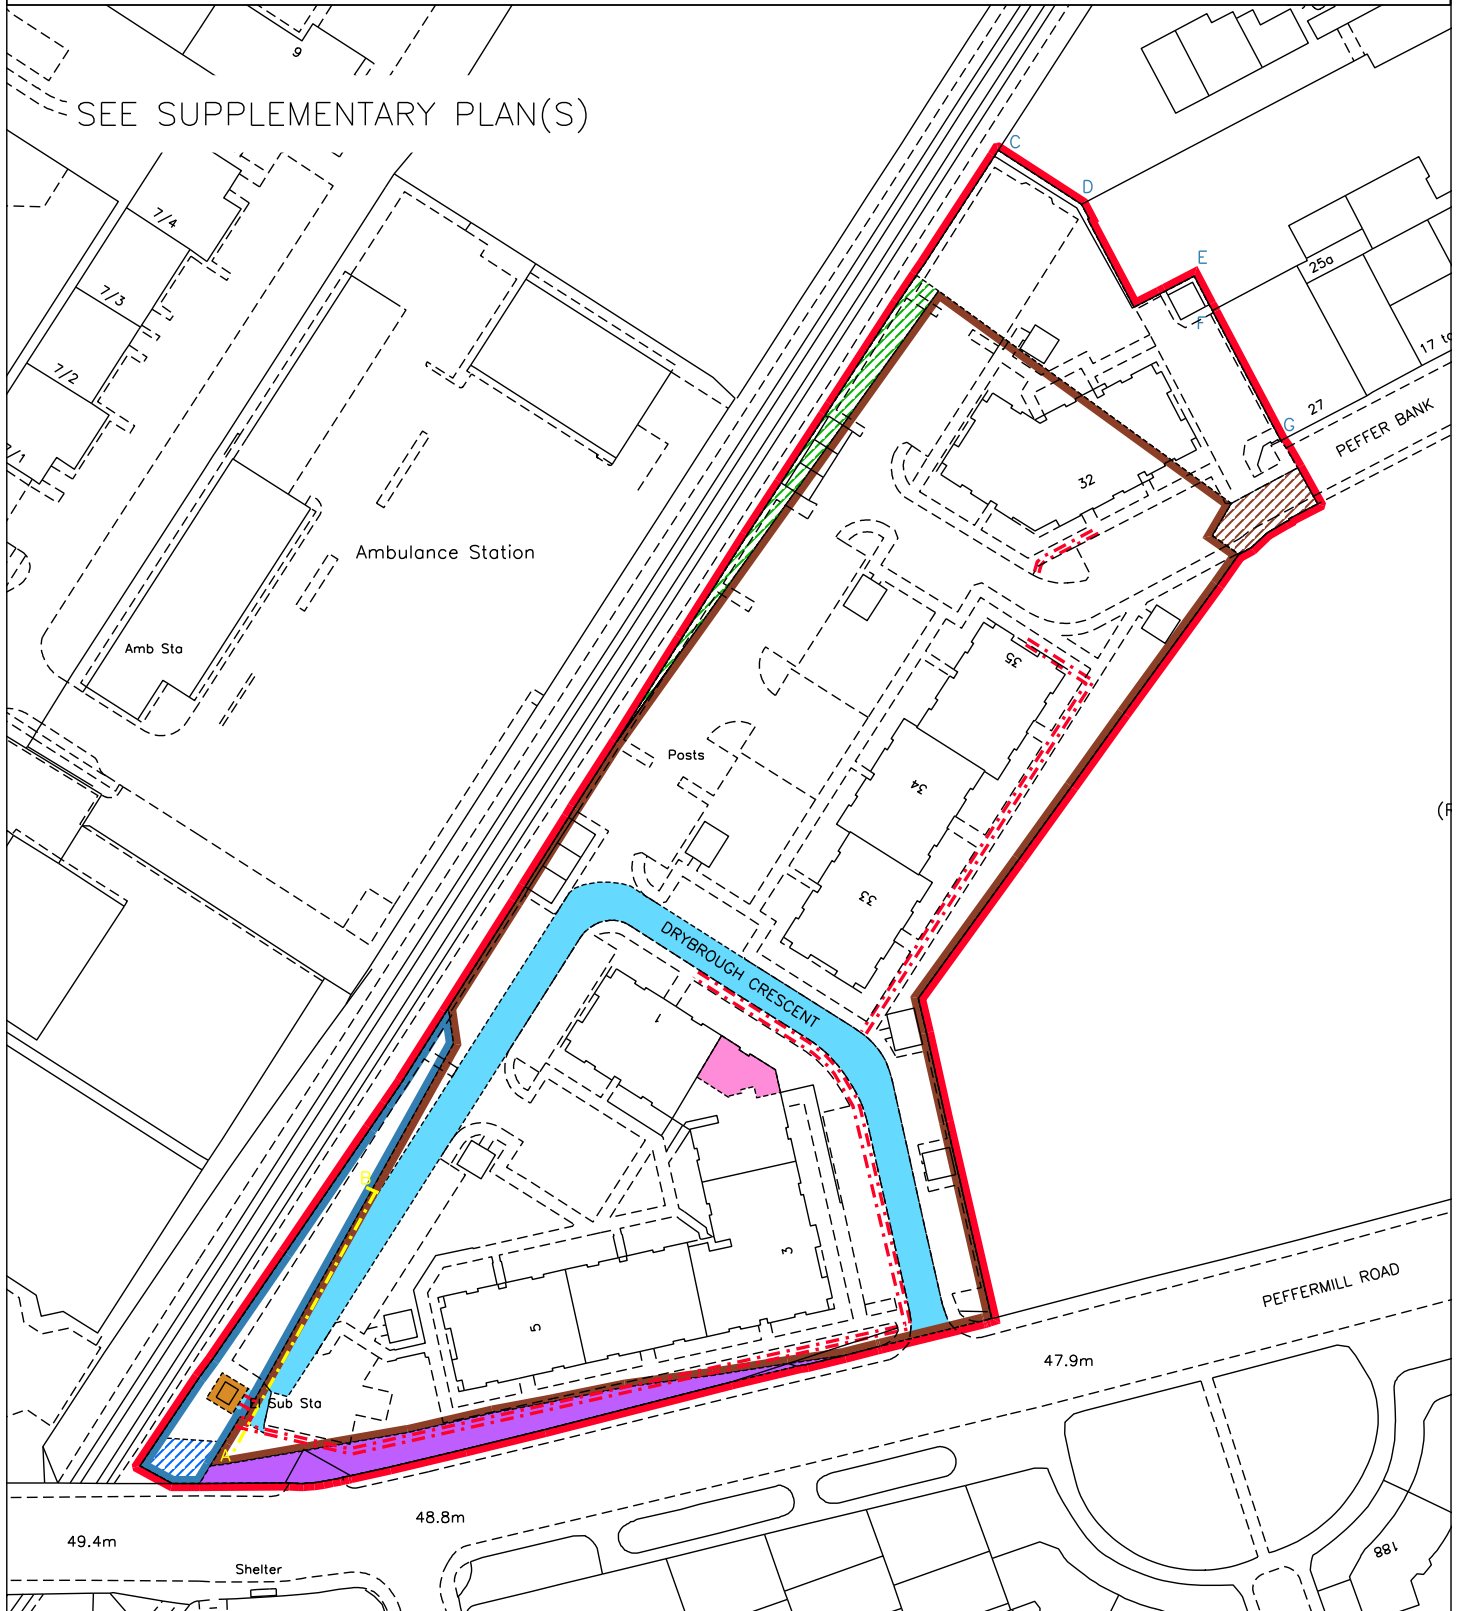

LAND REGISTER
OF SCOTLAND

Officer's ID / Date

2849
5/12/2008

TITLE NUMBER

MID98971

ORDNANCE SURVEY
NATIONAL GRID REFERENCE

70m

NT2871NW NT2871NE

Survey Scale

1/1250

CROWN COPYRIGHT © - This copy has been produced from the ROS Digital Mapping System on 02/04/2021 with the authority of Ordnance Survey under Section 47 of the Copyright, Designs and Patents Act 1988. Unless there is a relevant exception to copyright, the copy must not be copied without the prior permission of the copyright owner. OS Licence no 100041182.

SEE SUPPLEMENTARY PLAN(S)

LAND REGISTER
OF SCOTLAND

Officer's ID/Date

2849
5/12/2008

Title

Number

MID98971

SUPPLEMENTARY PLAN
TO THE TITLE PLAN

NOTE: This copy is a reduction
of the original plan.

SCALE 1:500

THIS IS THE PLAN REFERRED TO
IN THE FOREGOING DISPOSITION.

Handwritten notes:
This is the plan referred to in the foregoing
Deed of Conditions by Royal Scottish Land
Company
M.P. (Urban)